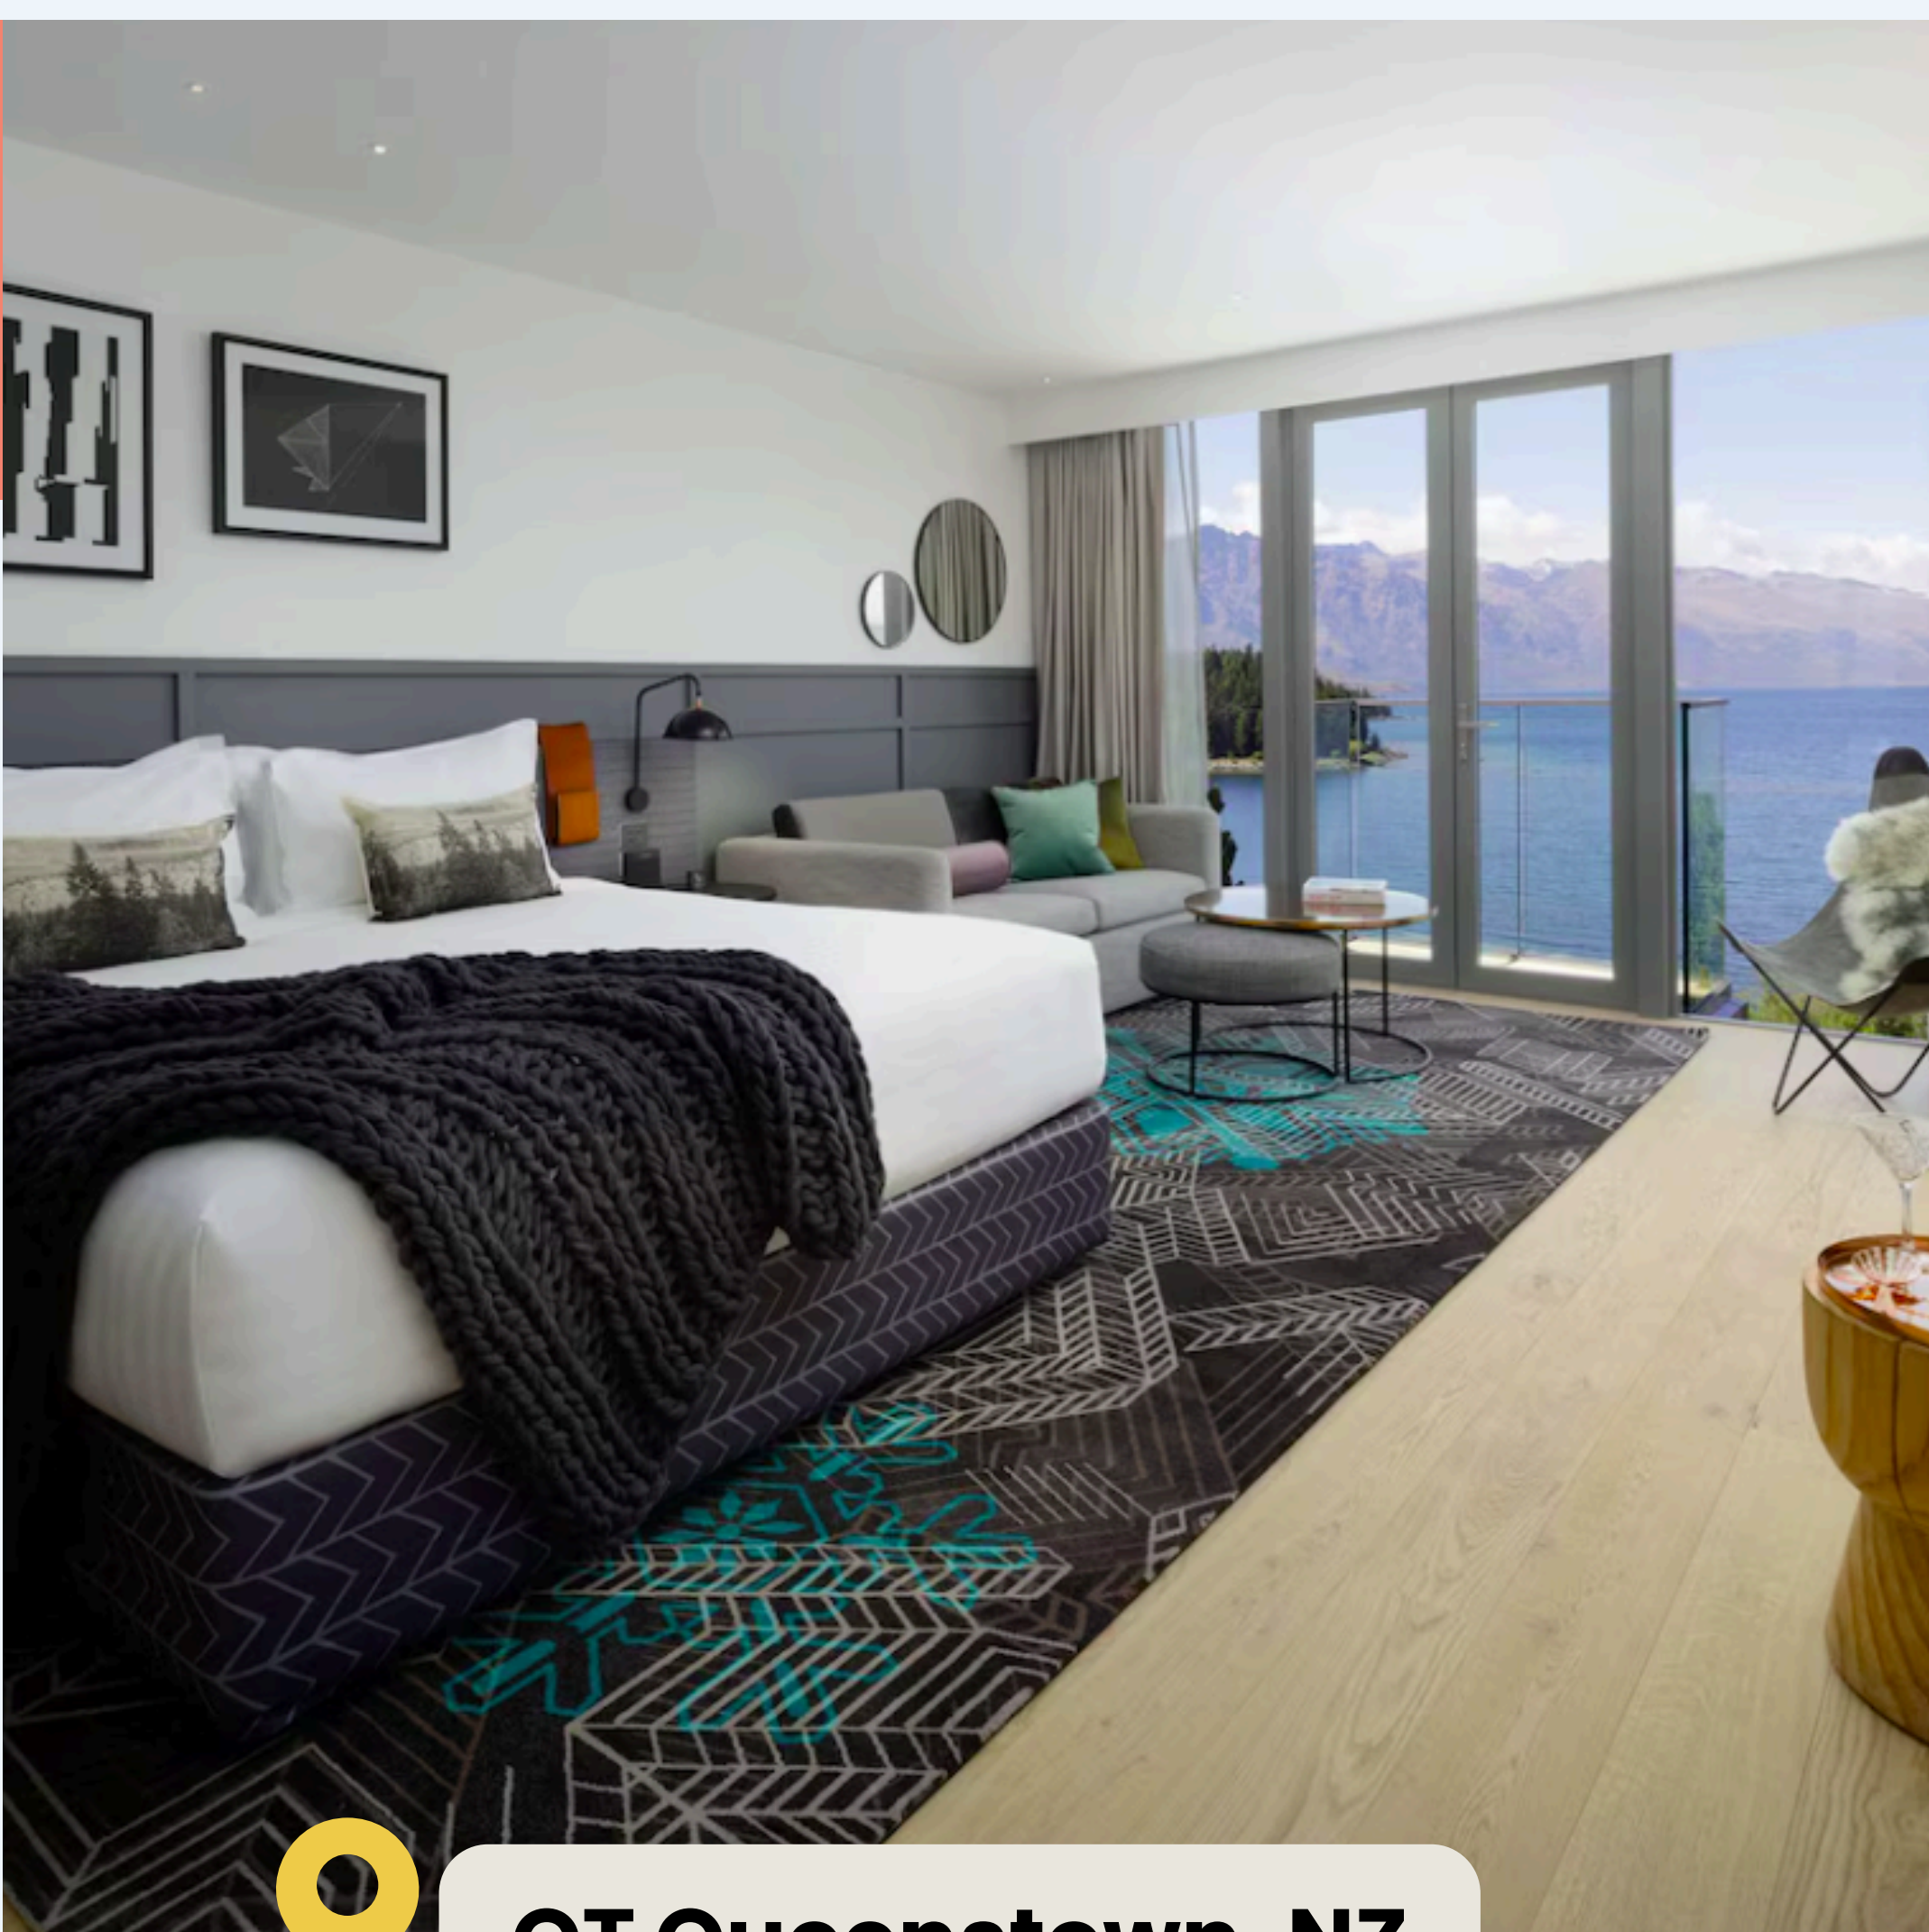

QT Queenstown, NZ

[Accommodation Booking Link Here](#)